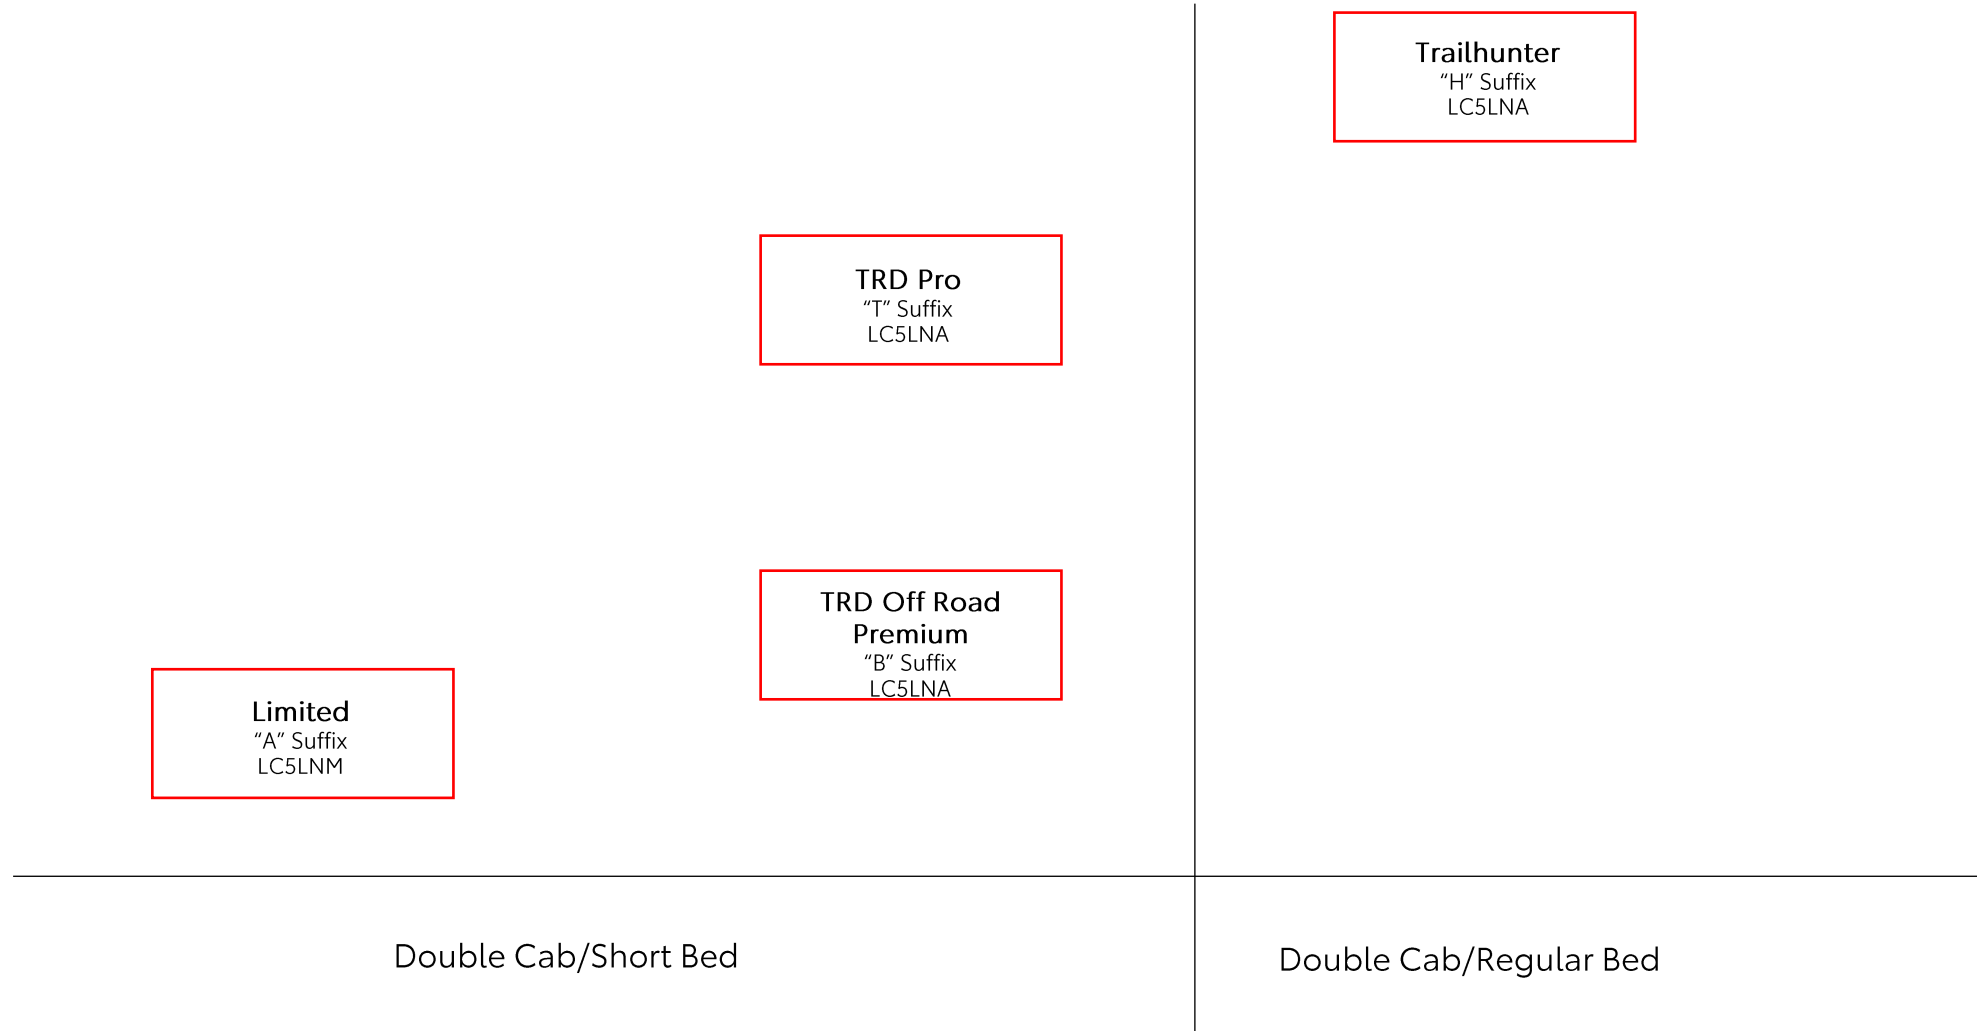

## Model Overview

Red Border denotes new grade

Double Cab/Short Bed

Double Cab/Regular Bed