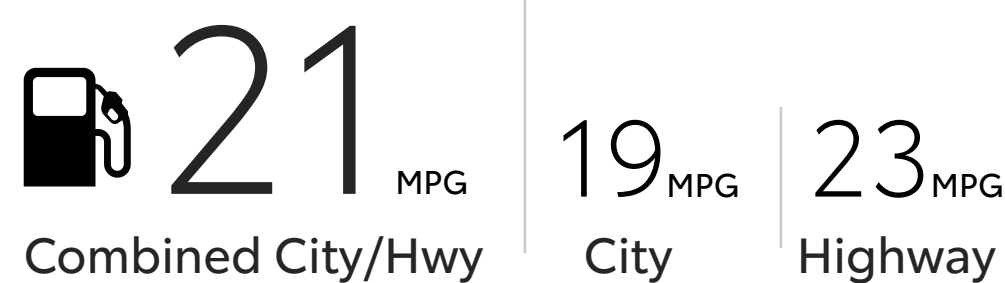

FUEL ECONOMY

INSTALLED PACKAGES & ACCESSORIES

50 State Emissions	FIO	$0.00
Mud Guards Mudguards.	FIO	$60.00
TRD Off-Road Premium Package TRD Off-Road Premium Package (5ft bed) — includes SofTex®-trimmed seats with heated and ventilated 8-way power-adjustable front seats, leather-trimmed heated steering wheel, 14-in. multimedia display, Multi-Terrain Monitor (MTM), JBL® Premium Audio with JBL® FLEX portable speaker, moon roof, Qi Wireless Charging, dual zone automatic climate control, Front and Rear Parking Assist with Automatic Braking, pre-wired auxiliary switches, AC power inverter, digital rearview mirror, Towing Technology Package including Integrated Trailer Brake Controller (ITBC), power open/close tailgate, and power horizontal rear window.	FIO	$8,800.00
Spray On Bedliner Get the spray-on bedliner that's as tough and durable as your Tacoma. Protect your bed from damage with this permanently bonded fixture. • New, Toyota-exclusive softer material to keep items from sliding in the bed • Toyota quality standards assure uniform thickness and a consistent texture • Textured surface is designed to prevent cargo from sliding • No lost cargo space, minimal added weight • Proprietary application method helps create a straight and crisp edge • Fully warranted; repairs completed quickly and easily at a Toyota dealership.	PIO	$575.00