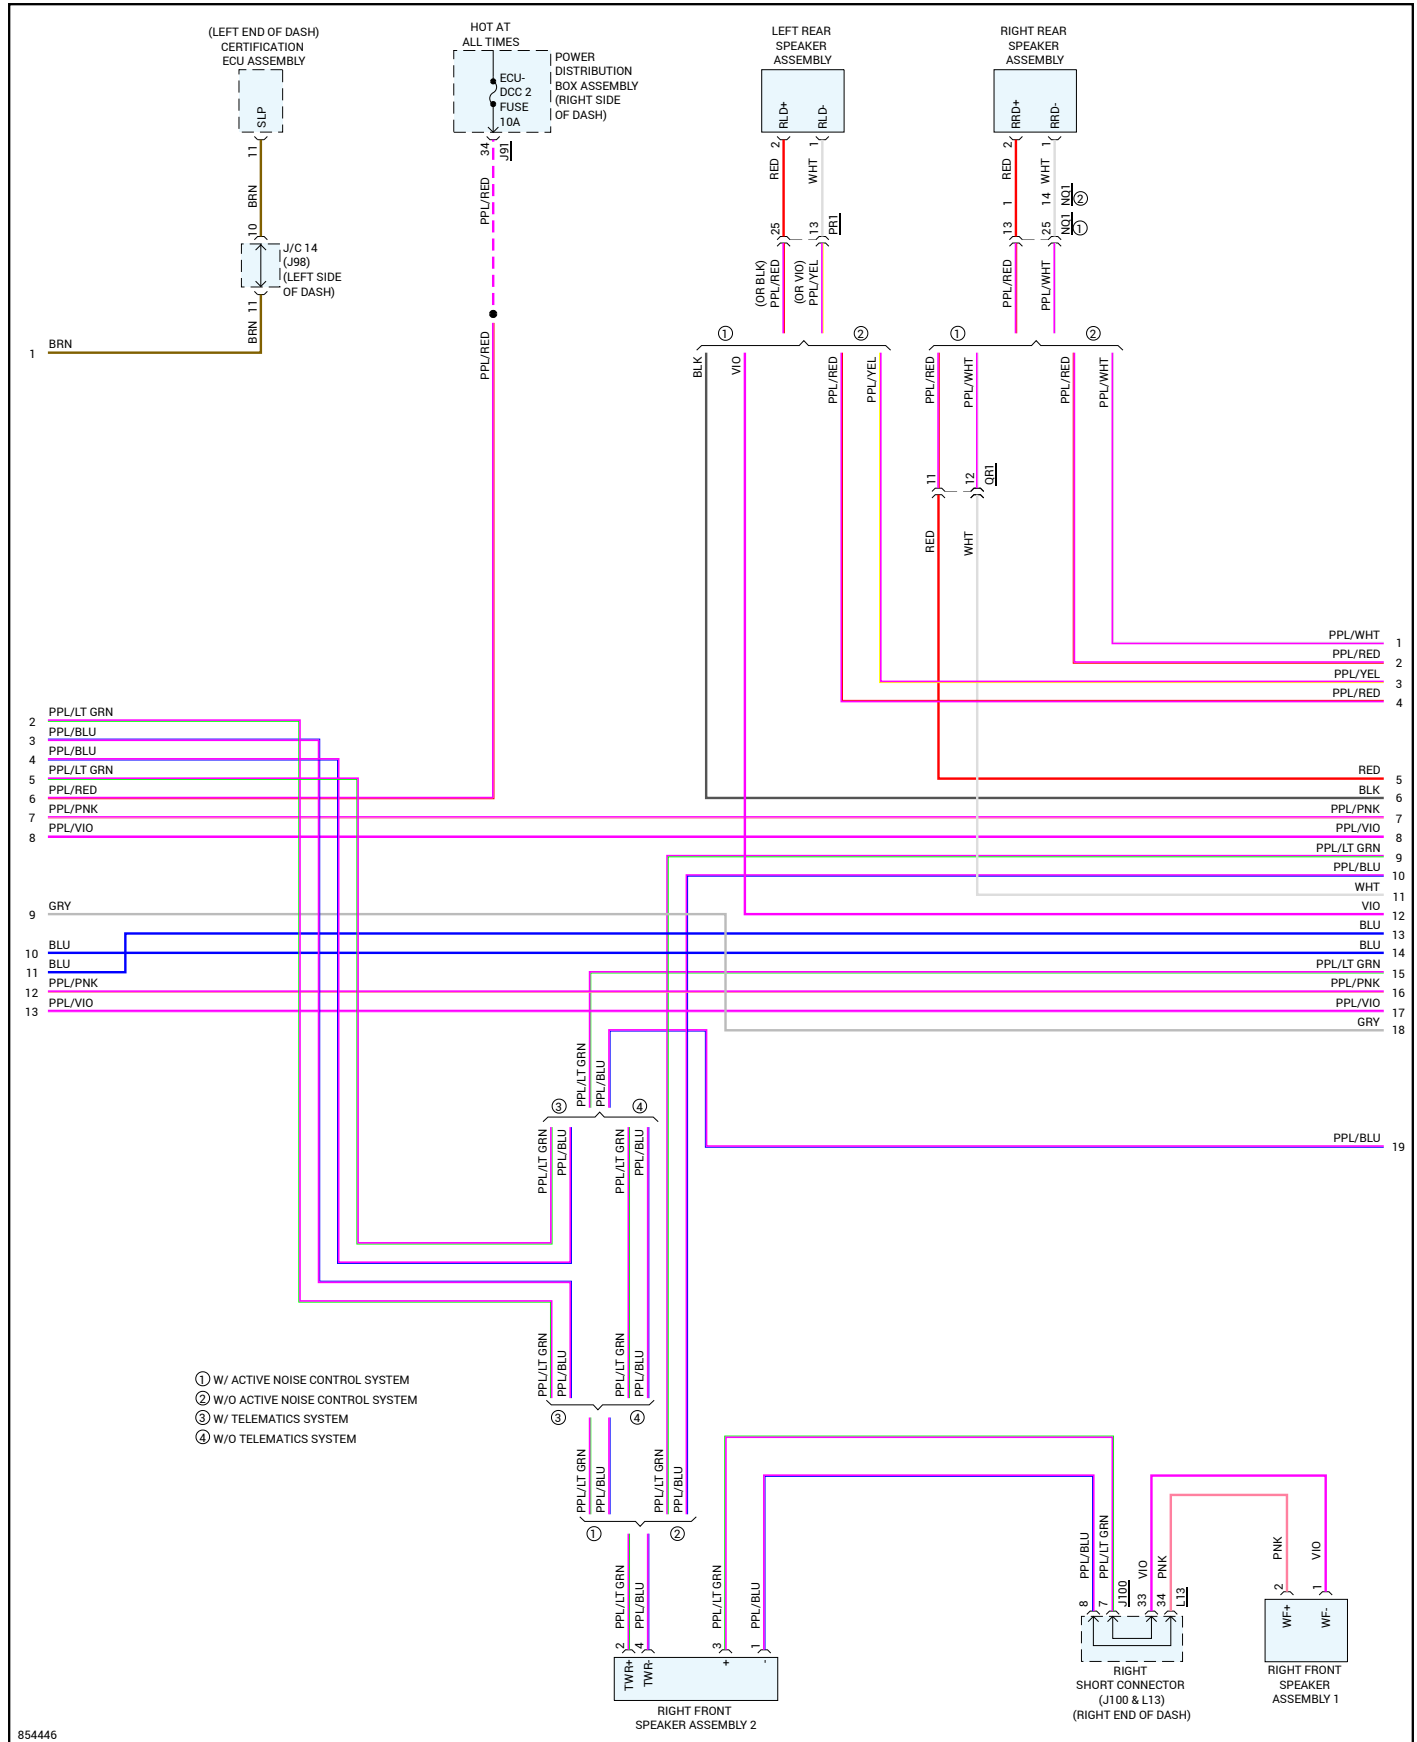

2024 Toyota Truck Tacoma 4WD L4-2.4L Turbo (T24A-FTS)

Vehicle > Accessories and Optional Equipment > Radio, Stereo, and Compact Disc > Diagrams > Electrical - Interactive Color (Non OE)

Sound Systems - W/ Built-in Amplifier - Page 4 of 6