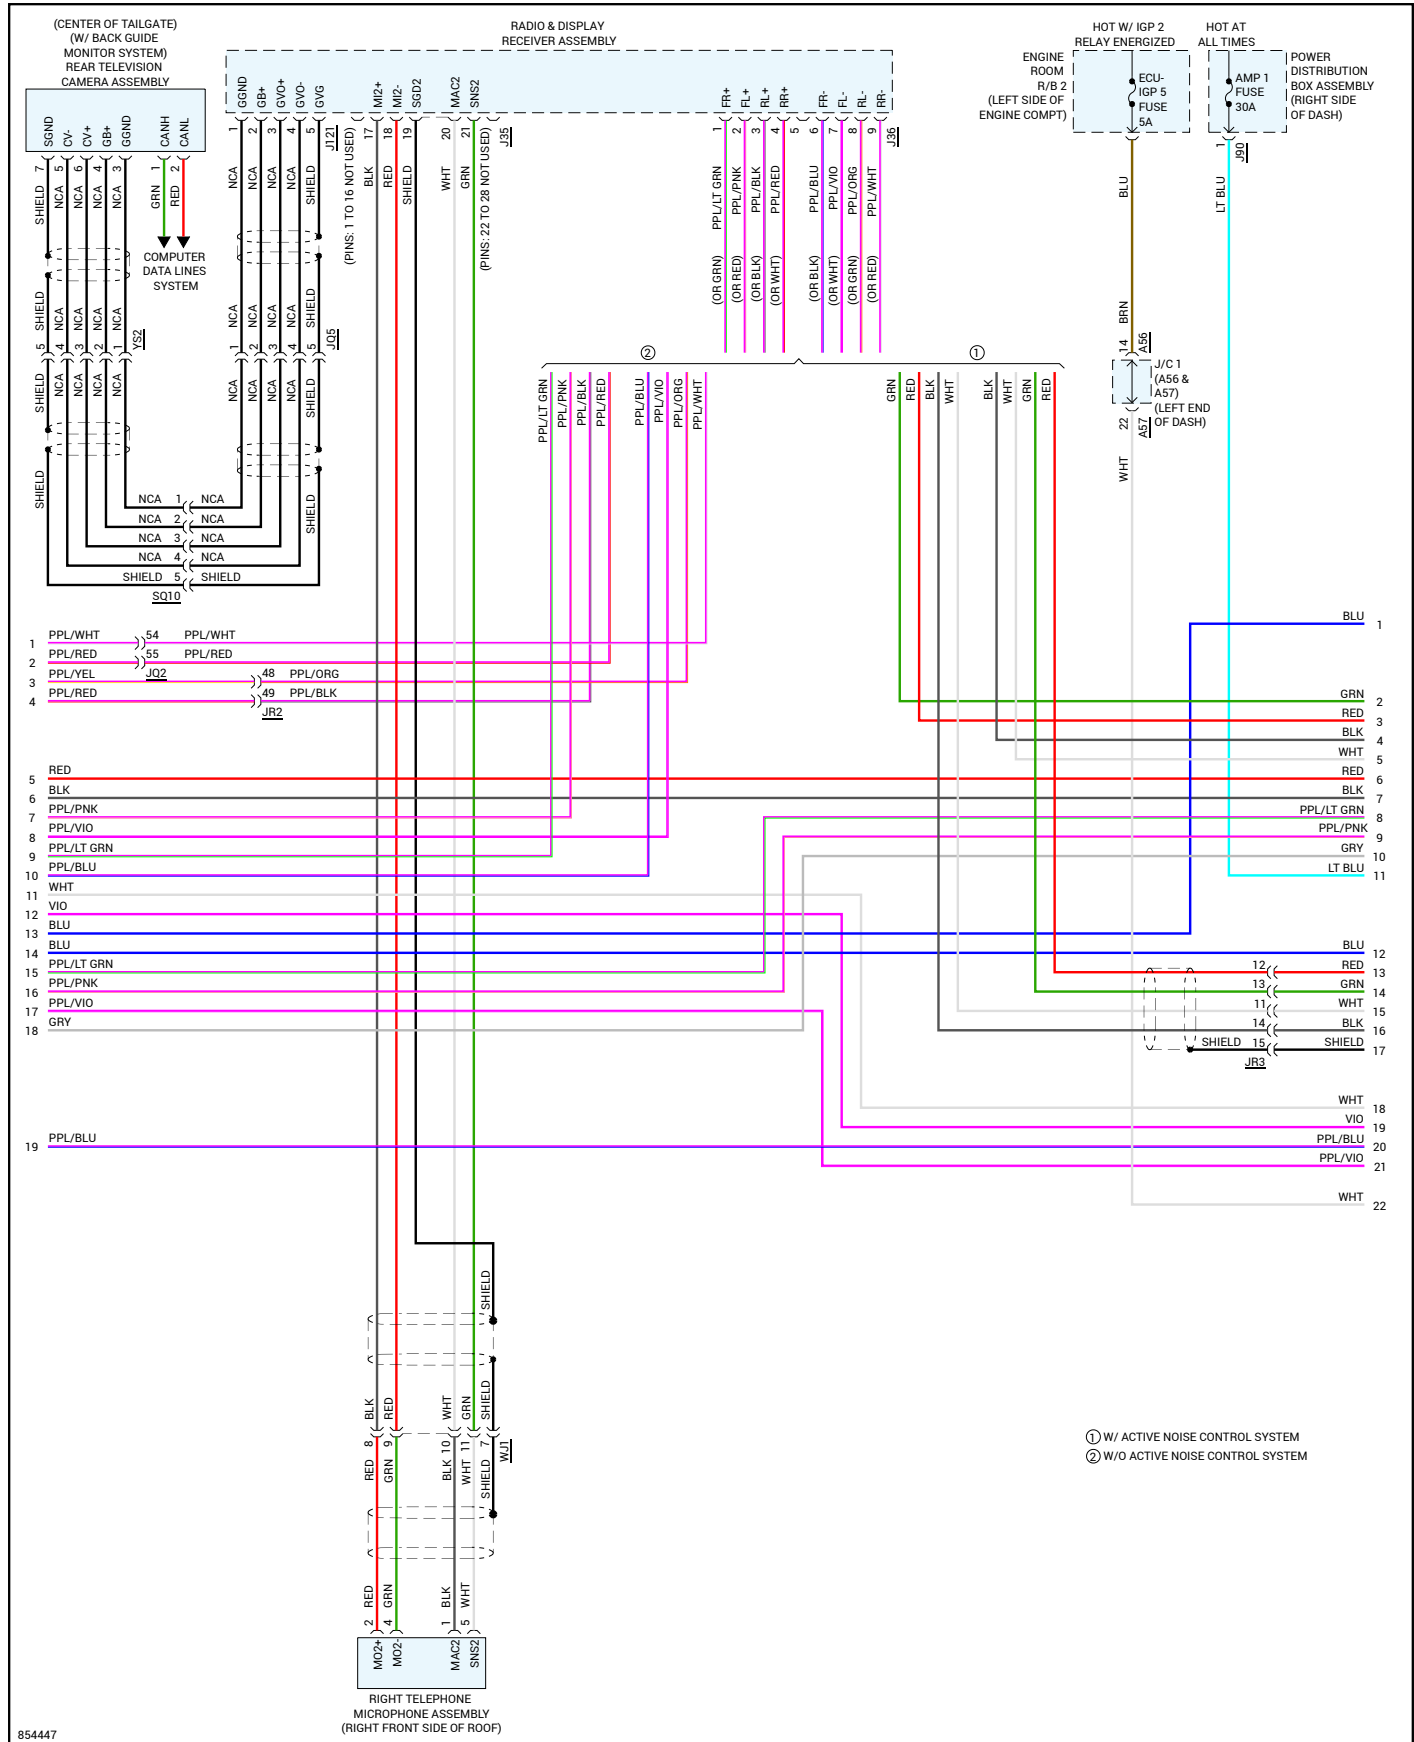

2024 Toyota Truck Tacoma 4WD L4-2.4L Turbo (T24A-FTS)

Vehicle > Accessories and Optional Equipment > Radio, Stereo, and Compact Disc > Diagrams > Electrical - Interactive Color (Non OE)

Sound Systems - W/ Built-in Amplifier - Page 5 of 6