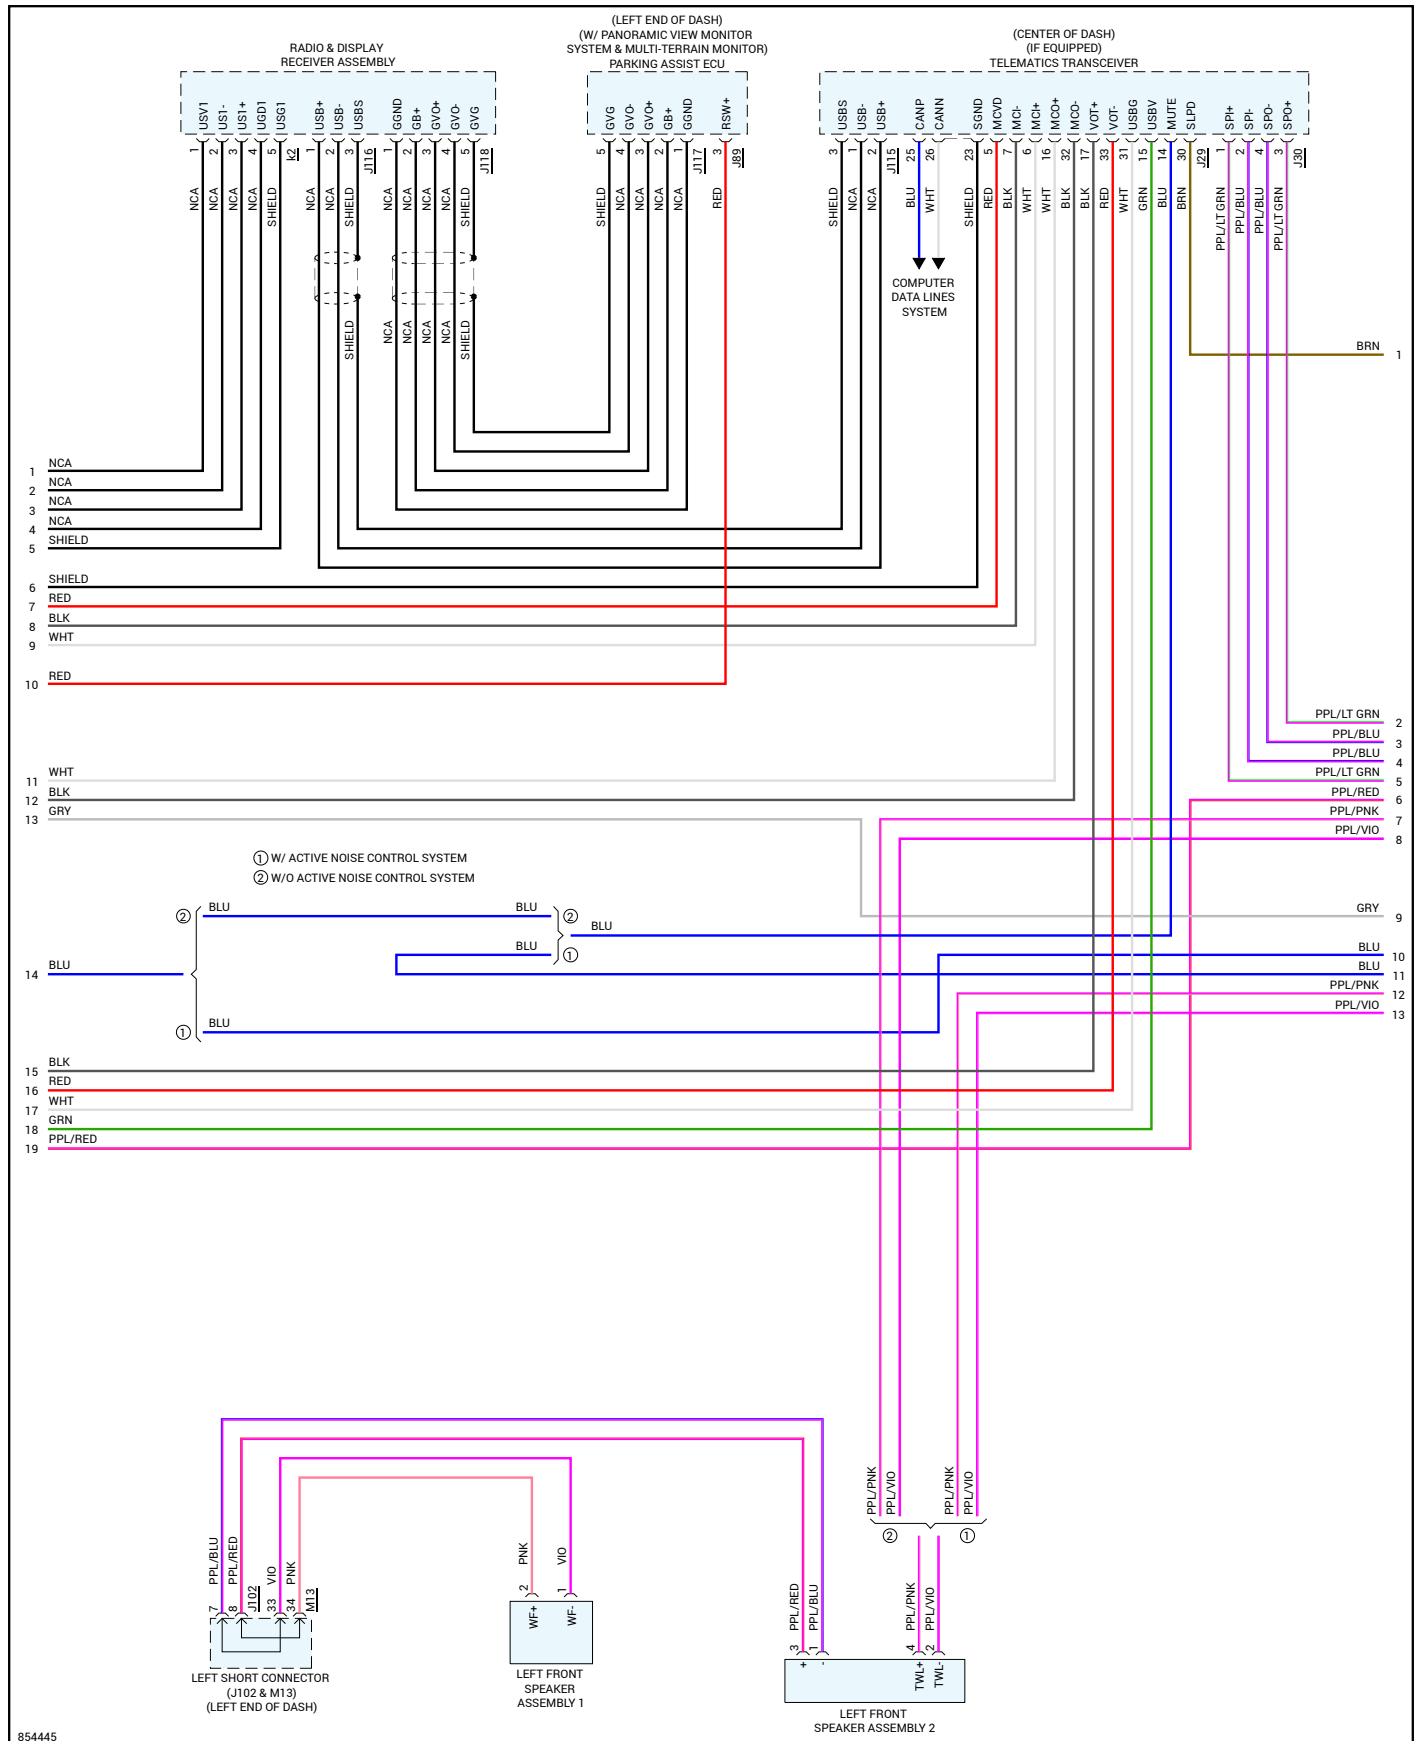

2024 Toyota Truck Tacoma 4WD L4-2.4L Turbo (T24A-FTS)

Vehicle > Accessories and Optional Equipment > Radio, Stereo, and Compact Disc > Diagrams > Electrical - Interactive Color (Non OE)

Sound Systems - W/ Built-in Amplifier - Page 3 of 6