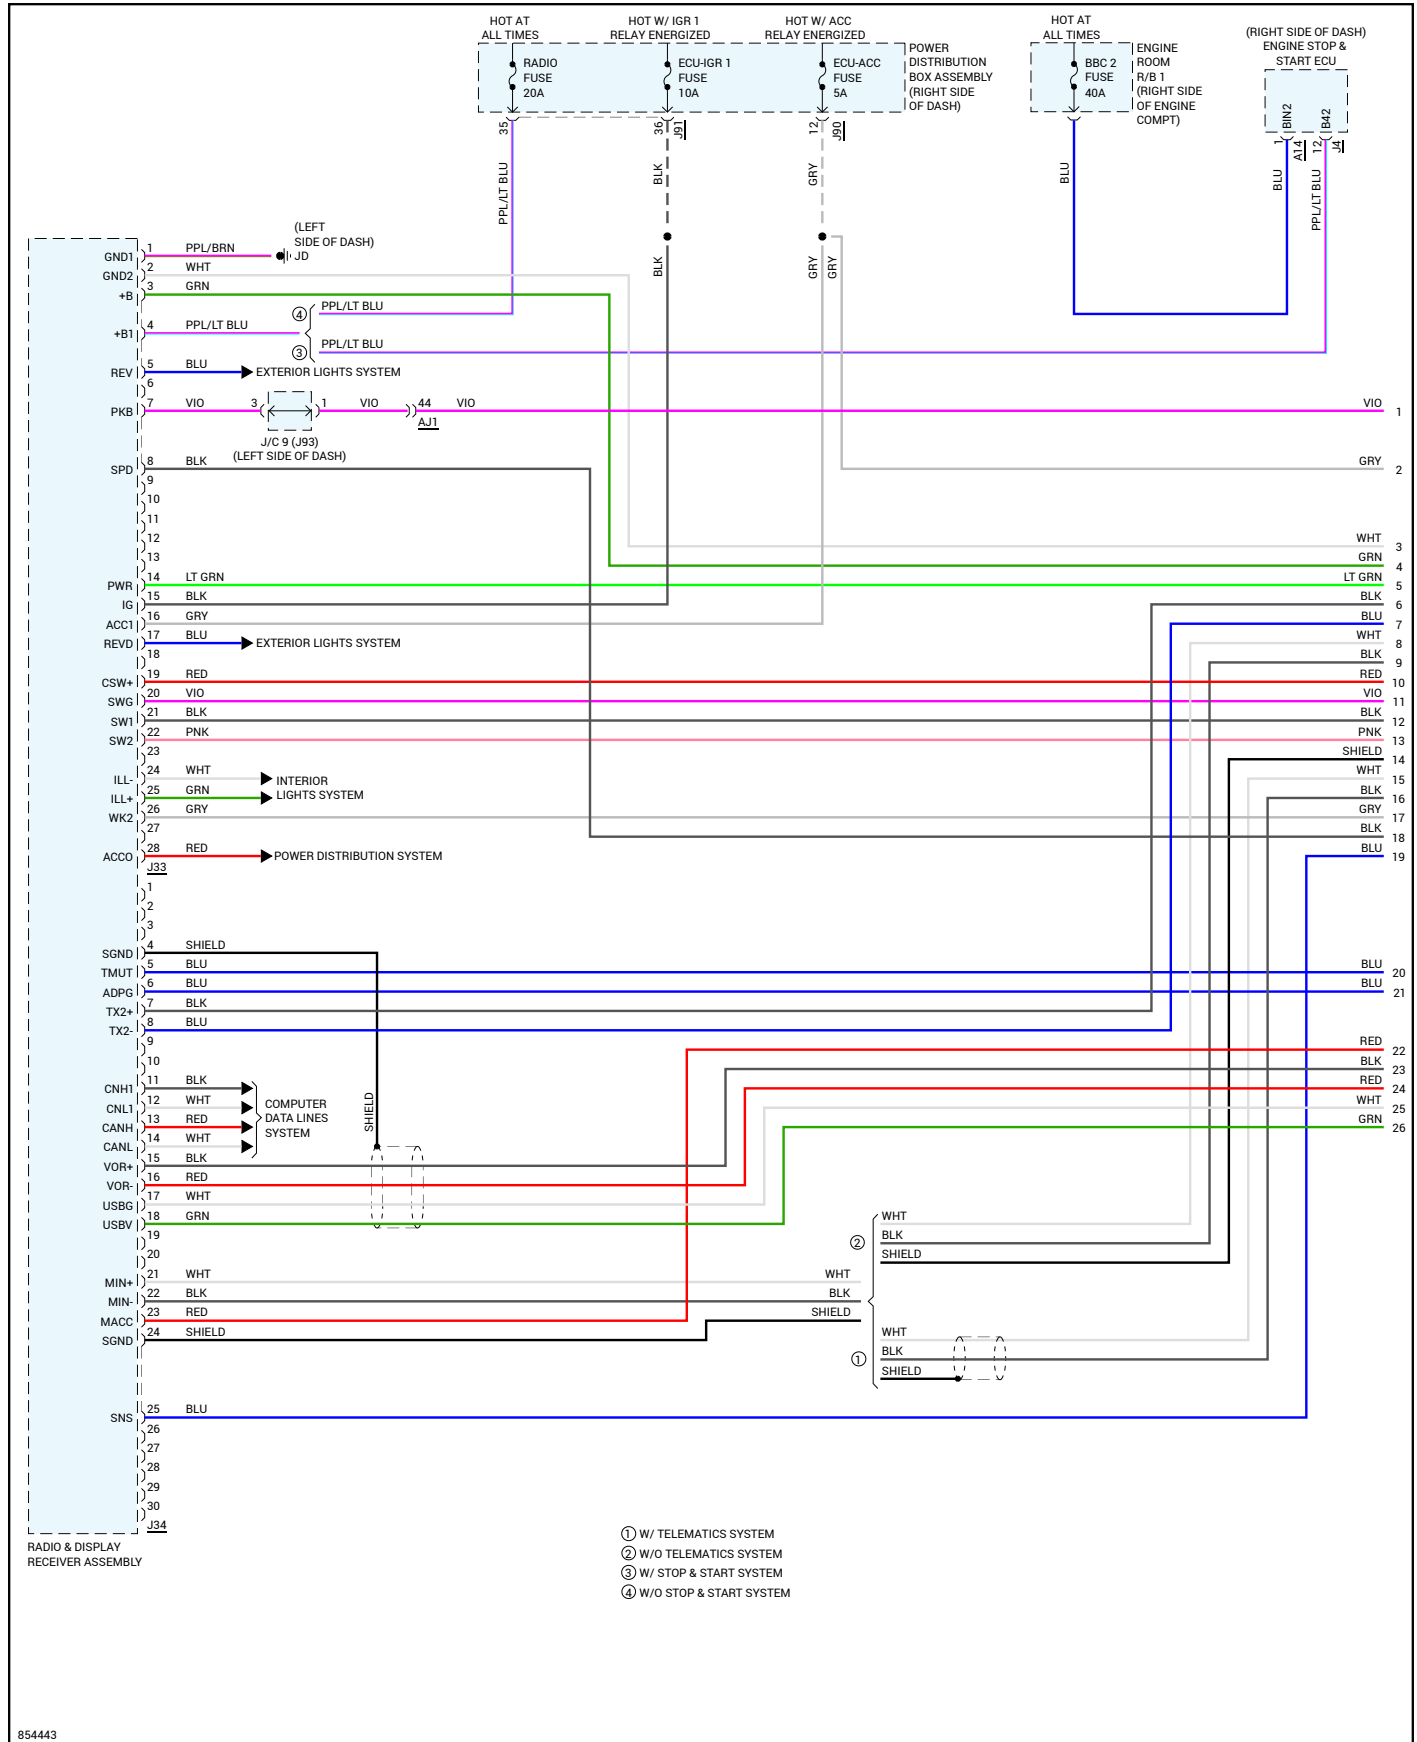

# 2024 Toyota Truck Tacoma 4WD L4-2.4L Turbo (T24A-FTS)