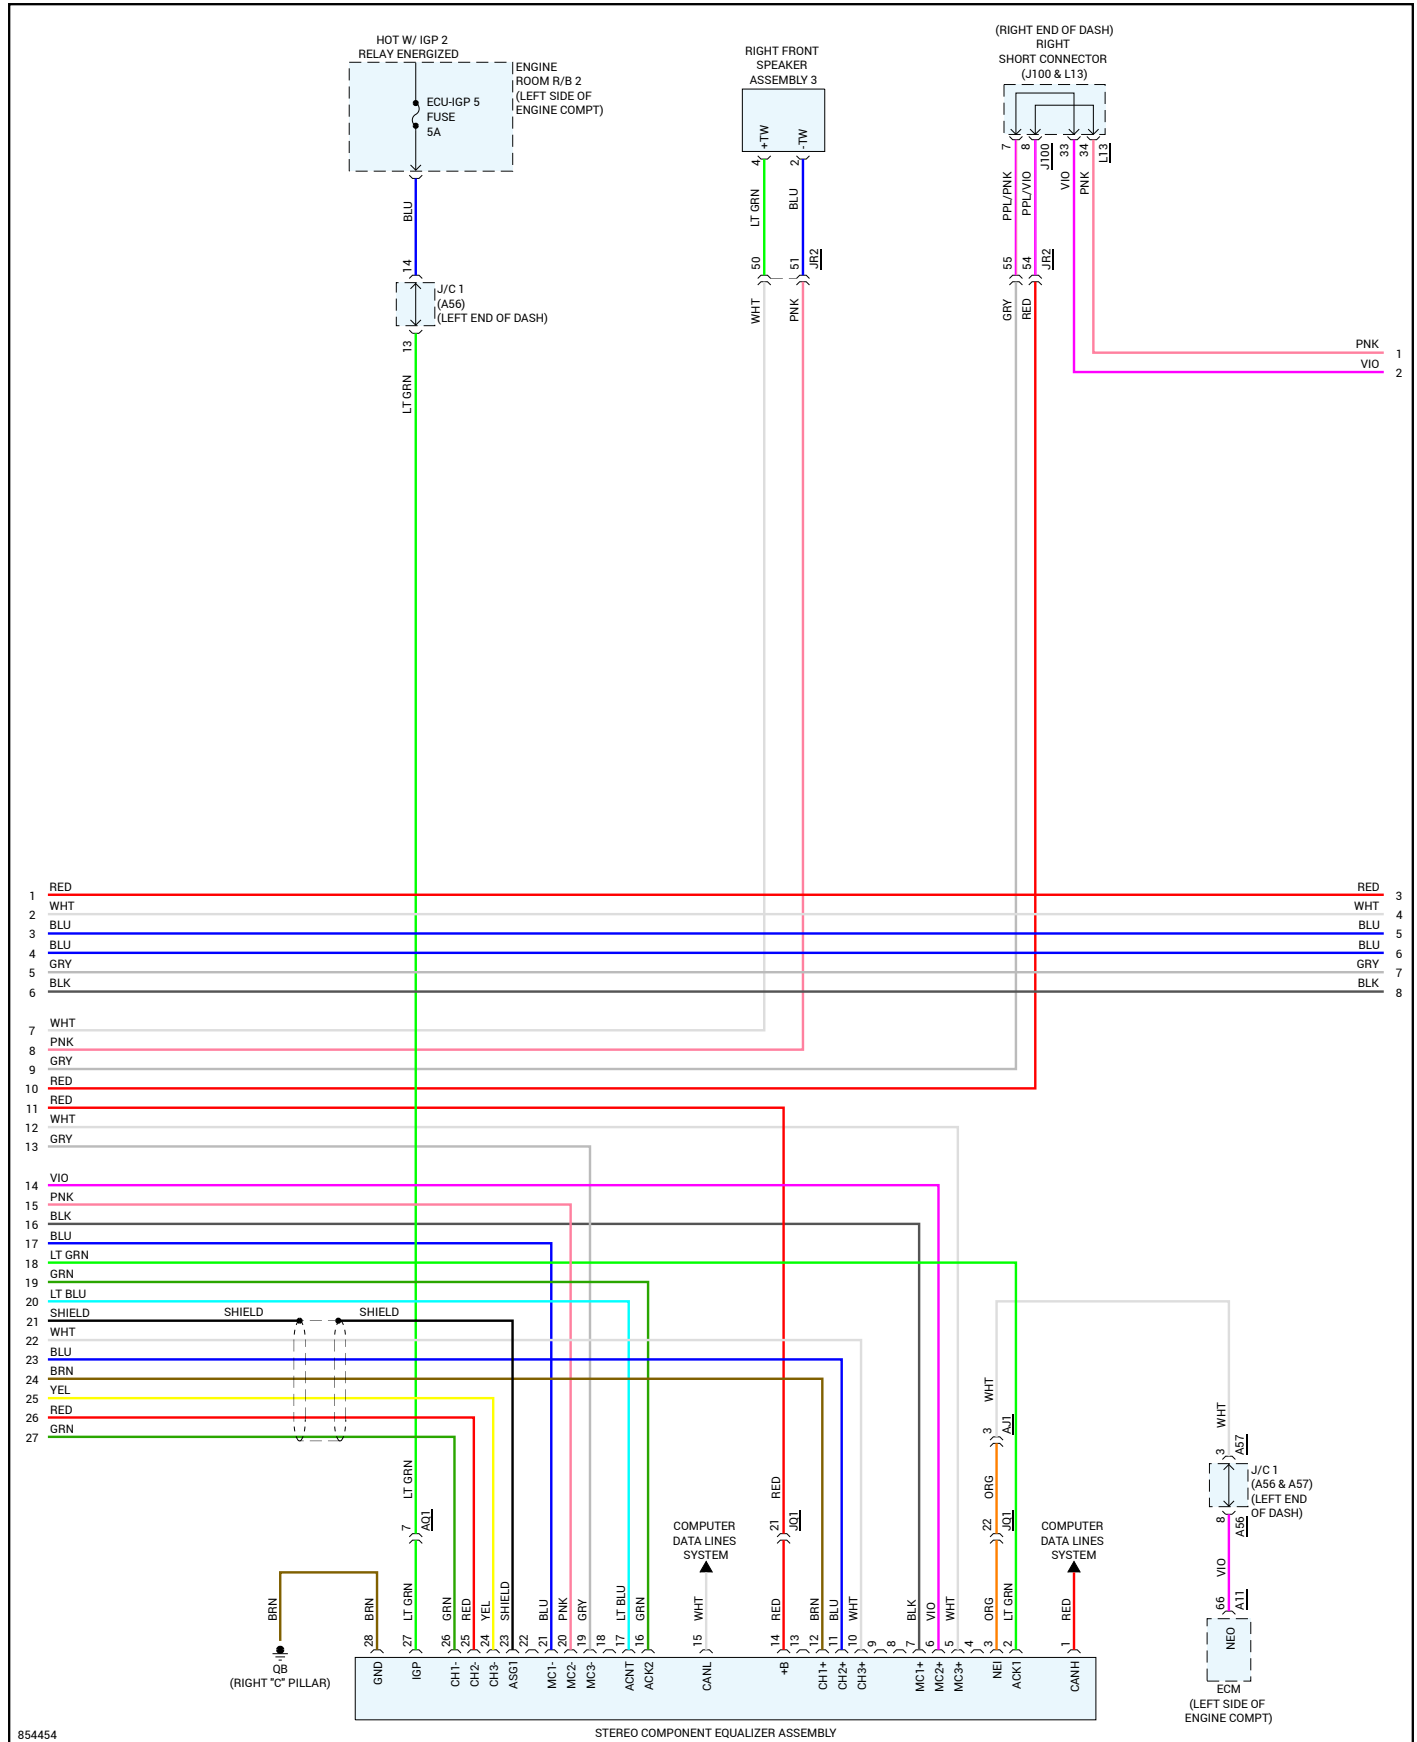

2024 Toyota Truck Tacoma 4WD L4-2.4L Turbo (T24A-FTS)

Vehicle > Accessories and Optional Equipment > Radio, Stereo, and Compact Disc > Diagrams > Electrical - Interactive Color (Non OE)

Sound Systems - W/ Separate Amplifier - Page 5 of 7

2024 Toyota Truck Tacoma 4WD L4-2.4L Turbo (T24A-FTS)

Vehicle > Accessories and Optional Equipment > Radio, Stereo, and Compact Disc > Diagrams > Electrical - Interactive Color (Non OE)

Sound Systems - W/ Separate Amplifier - Page 6 of 7