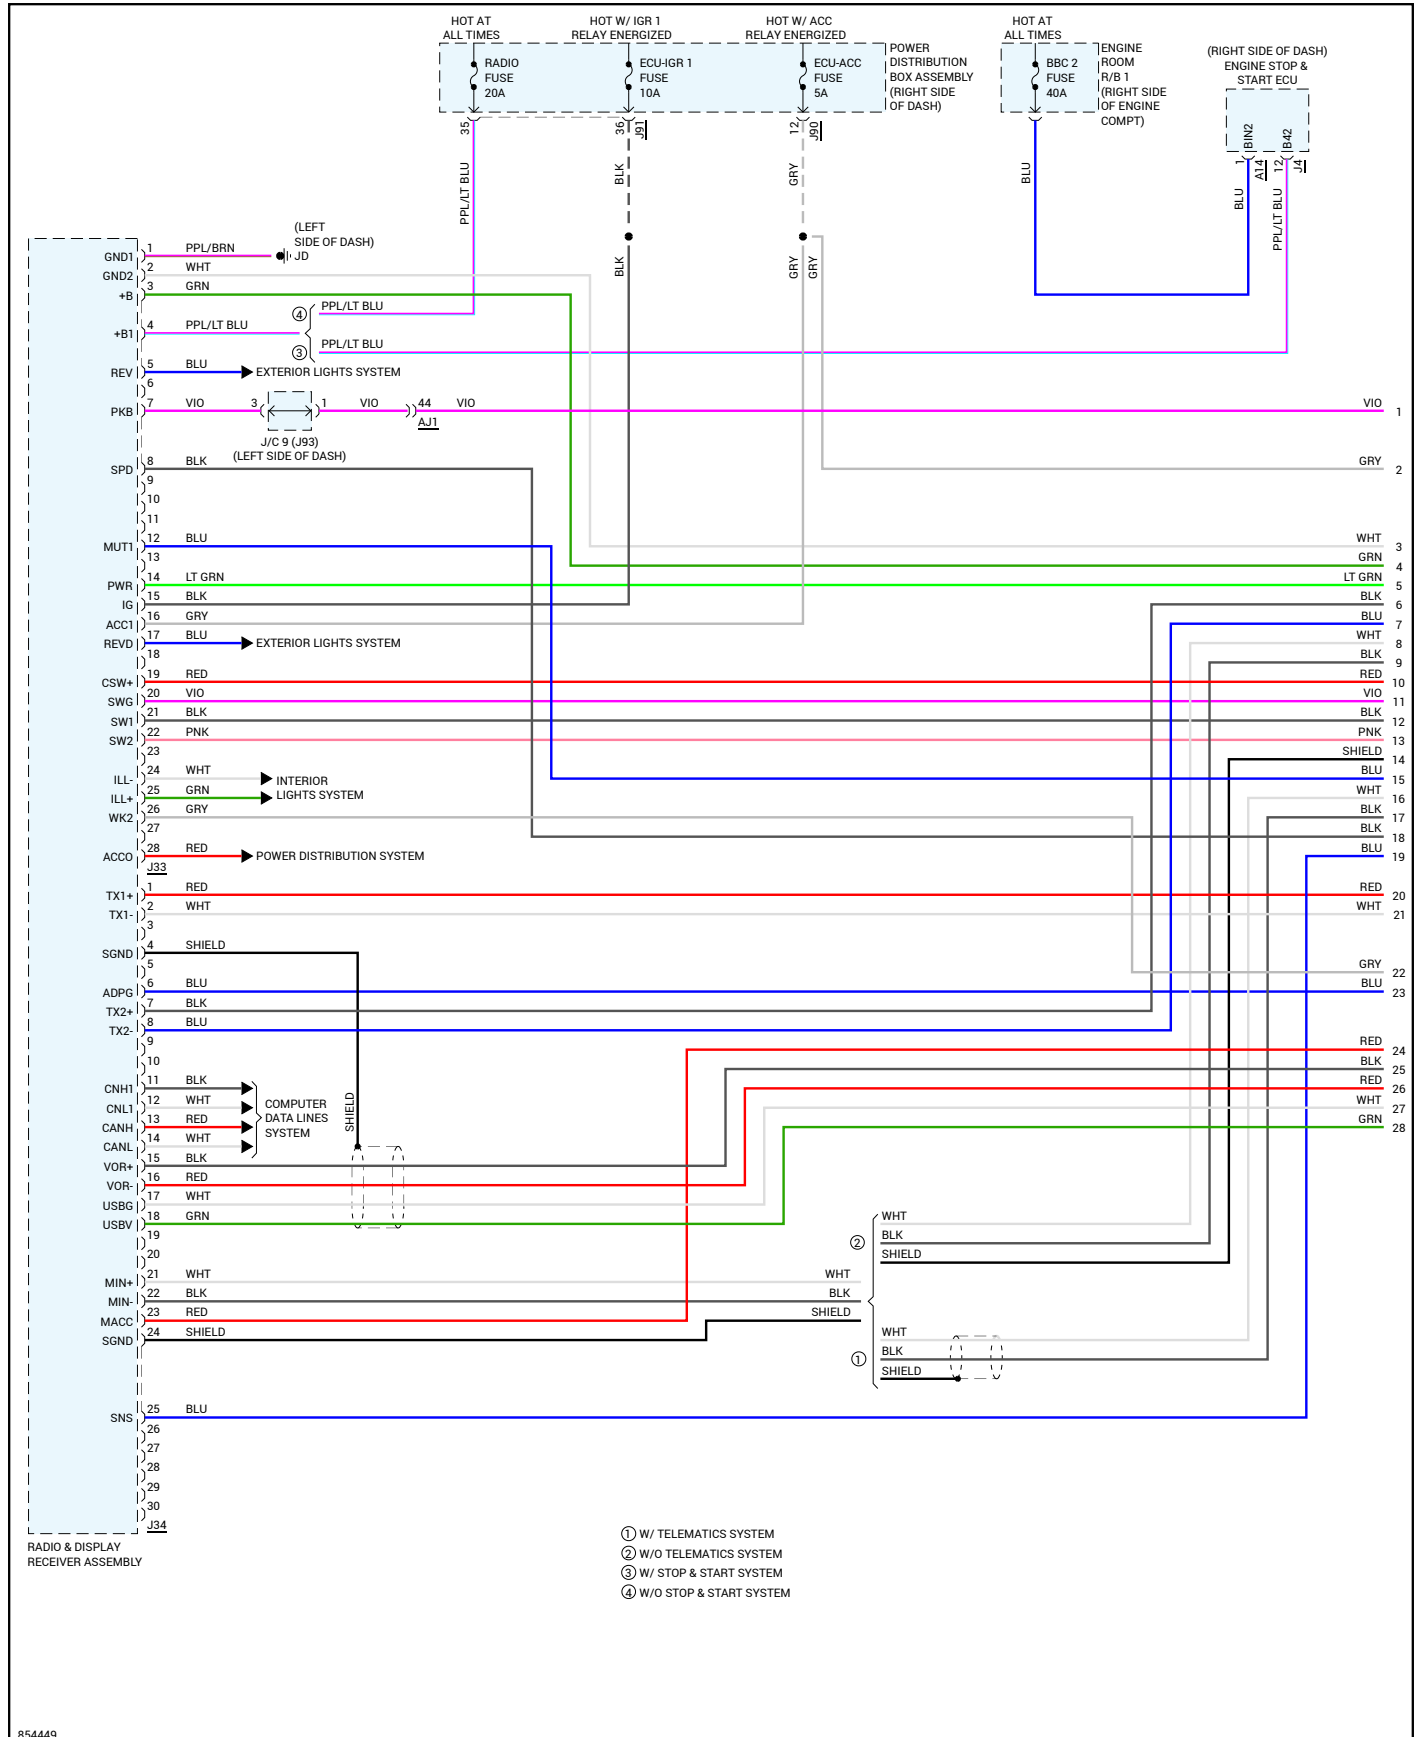

2024 Toyota Truck Tacoma 4WD L4-2.4L Turbo (T24A-FTS)

Vehicle > Accessories and Optional Equipment > Radio, Stereo, and Compact Disc > Diagrams > Electrical - Interactive Color (Non OE)

Sound Systems - W/ Separate Amplifier - Page 1 of 7

2024 Toyota Truck Tacoma 4WD L4-2.4L Turbo (T24A-FTS)

Vehicle > Accessories and Optional Equipment > Radio, Stereo, and Compact Disc > Diagrams > Electrical - Interactive Color (Non OE)

Sound Systems - W/ Separate Amplifier - Page 3 of 7

2024 Toyota Truck Tacoma 4WD L4-2.4L Turbo (T24A-FTS)

Vehicle > Accessories and Optional Equipment > Radio, Stereo, and Compact Disc > Diagrams > Electrical - Interactive Color (Non OE)

Sound Systems - W/ Separate Amplifier - Page 5 of 7

2024 Toyota Truck Tacoma 4WD L4-2.4L Turbo (T24A-FTS)

Vehicle > Accessories and Optional Equipment > Radio, Stereo, and Compact Disc > Diagrams > Electrical - Interactive Color (Non OE)

Sound Systems - W/ Separate Amplifier - Page 7 of 7