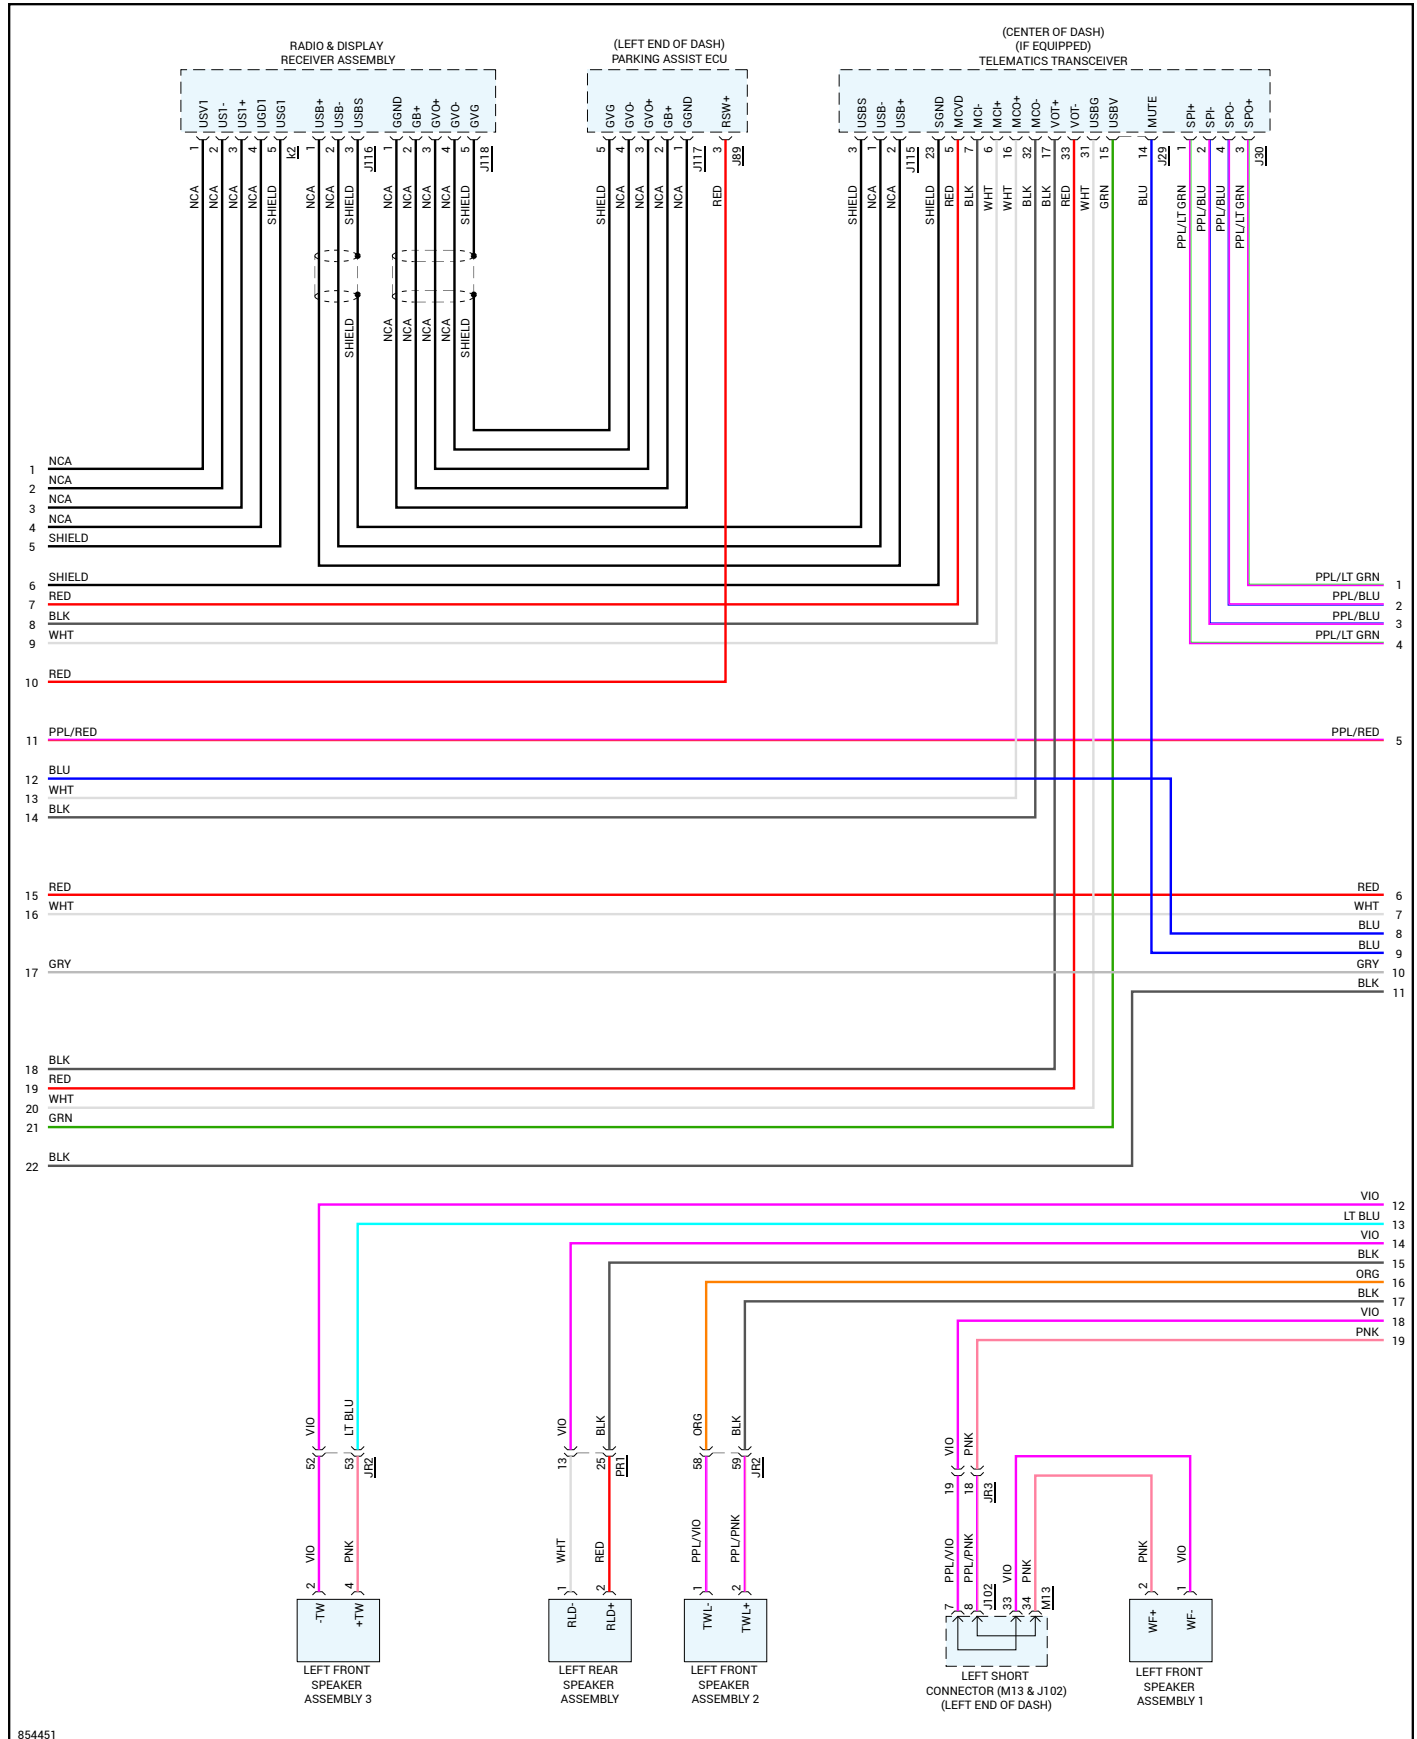

2024 Toyota Truck Tacoma 4WD L4-2.4L Turbo (T24A-FTS)

Vehicle > Accessories and Optional Equipment > Radio, Stereo, and Compact Disc > Diagrams > Electrical - Interactive Color (Non OE)

Sound Systems - W/ Separate Amplifier - Page 1 of 7

2024 Toyota Truck Tacoma 4WD L4-2.4L Turbo (T24A-FTS)

Vehicle > Accessories and Optional Equipment > Radio, Stereo, and Compact Disc > Diagrams > Electrical - Interactive Color (Non OE)

Sound Systems - W/ Separate Amplifier - Page 3 of 7

2024 Toyota Truck Tacoma 4WD L4-2.4L Turbo (T24A-FTS)

Vehicle > Accessories and Optional Equipment > Radio, Stereo, and Compact Disc > Diagrams > Electrical - Interactive Color (Non OE)

Sound Systems - W/ Separate Amplifier - Page 5 of 7

2024 Toyota Truck Tacoma 4WD L4-2.4L Turbo (T24A-FTS)

Vehicle > Accessories and Optional Equipment > Radio, Stereo, and Compact Disc > Diagrams > Electrical - Interactive Color (Non OE)

Sound Systems - W/ Separate Amplifier - Page 6 of 7