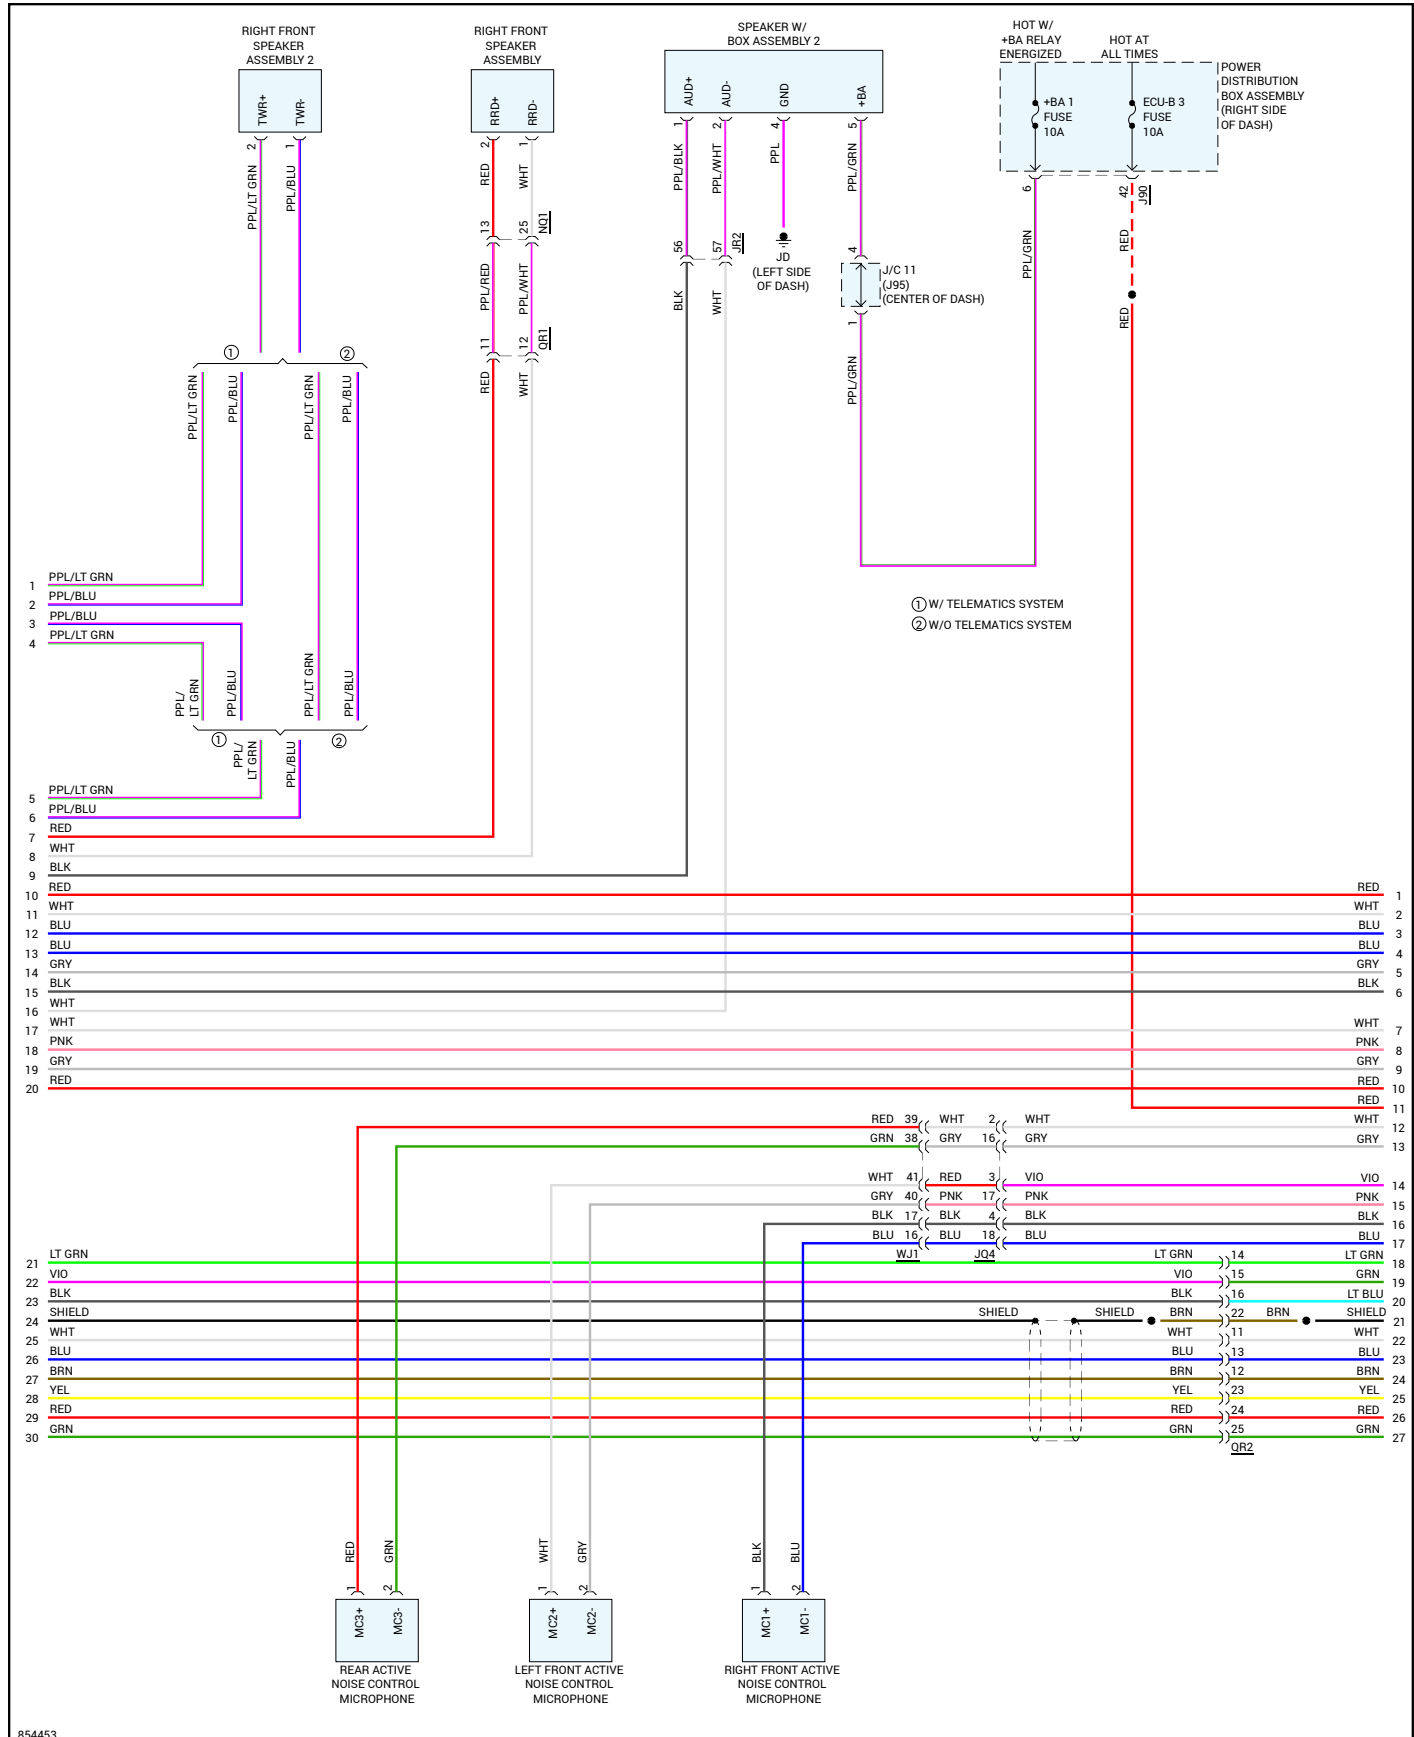

2024 Toyota Truck Tacoma 4WD L4-2.4L Turbo (T24A-FTS)

Vehicle > Accessories and Optional Equipment > Radio, Stereo, and Compact Disc > Diagrams > Electrical - Interactive Color (Non OE)

Sound Systems - W/ Separate Amplifier - Page 3 of 7

2024 Toyota Truck Tacoma 4WD L4-2.4L Turbo (T24A-FTS)

Vehicle > Accessories and Optional Equipment > Radio, Stereo, and Compact Disc > Diagrams > Electrical - Interactive Color (Non OE)

Sound Systems - W/ Separate Amplifier - Page 5 of 7

2024 Toyota Truck Tacoma 4WD L4-2.4L Turbo (T24A-FTS)

Vehicle > Accessories and Optional Equipment > Radio, Stereo, and Compact Disc > Diagrams > Electrical - Interactive Color (Non OE)

Sound Systems - W/ Separate Amplifier - Page 6 of 7

2024 Toyota Truck Tacoma 4WD L4-2.4L Turbo (T24A-FTS)

Vehicle > Accessories and Optional Equipment > Radio, Stereo, and Compact Disc > Diagrams > Electrical - Interactive Color (Non OE)

Sound Systems - W/ Separate Amplifier - Page 7 of 7