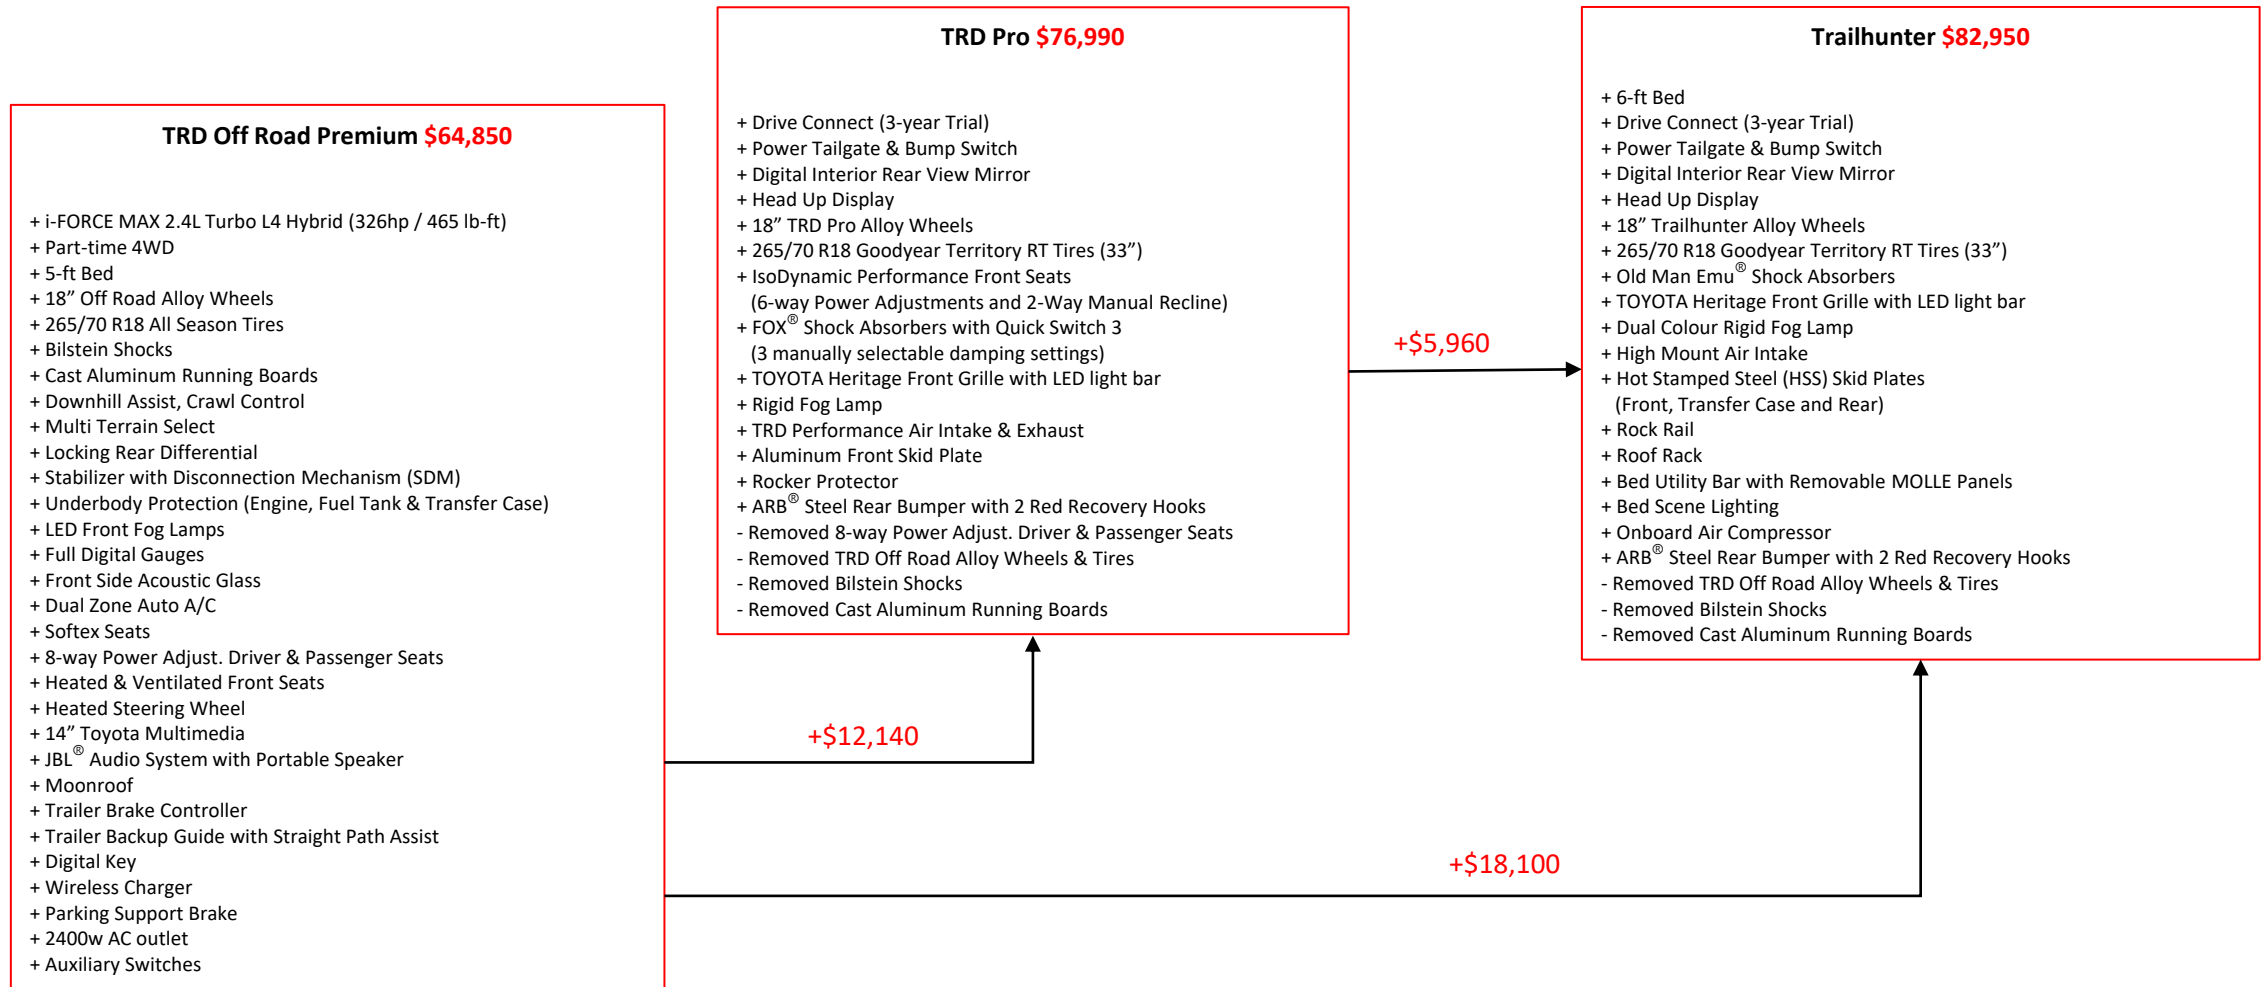

Vehicle Ordering Guide – 24MY Tacoma Hybrid i-FORCE MAX

Effective Date: Apr 23, 2024

Grade Structure – Off Road grades

Red Border denotes new grade

Short Bed

Regular Bed

Standard Features: TSS 3.0, up to 10-yr. trial Service & Safety Connect, 3-yr. trial Remote Connect, Drive Connect capable (may require paid subscription), wireless Apple CarPlay & Android Auto Compatibility