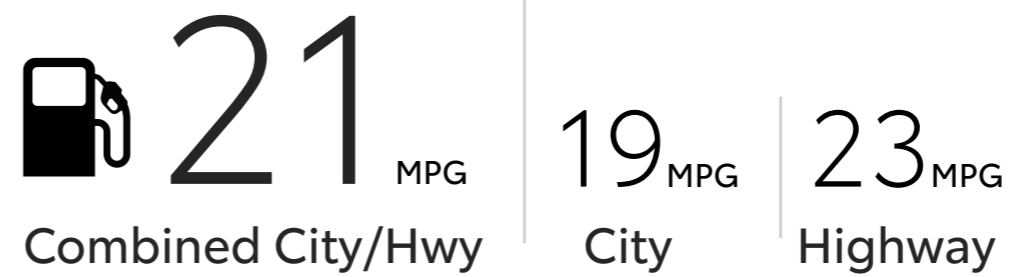

FUEL ECONOMY

INSTALLED PACKAGES & ACCESSORIES

50 State Emissions	FIO	$0.00
TRD Sport Premium Package	FIO	$8,550.00
TRD Sport Premium Package (4WD, 5ft Bed) — includes SofTex®-trimmed seats with heated and ventilated 8-way power-adjustable front seats, leather-trimmed heated steering wheel, 14-in. multimedia display, Panoramic View Monitor (PVM), JBL® Premium Audio with JBL® FLEX portable speaker, moon roof, Qi Wireless Charging, dual zone automatic climate control, Front and Rear Parking Assist with Automatic Braking, pre-wired auxiliary switches, AC power inverter, digital rearview mirror, Towing Technology Package including Integrated Trailer Brake Controller (ITBC), power open/close tailgate, and power horizontal rear window.		
Bed Mat	PIO	$200.00
Minimize damage to your truck bed and cargo with this heavyweight bed mat. It's made from a high-strength, cord-enhanced rubber compound that can withstand abuse without fading, rusting, cracking or breaking.		
• Pattern finish helps minimize shifting of cargo • Raised, angled ribs? ease cargo loading/unloading • Knobby underside promotes aeration and drainage that keeps the truck bed dry to help prevent rust and mildew.		
Door Edge Guards	PIO	$155.00
Help prevent door edge dings and chipped paint with this protective finishing touch.		
• Thermoplastic-coated stainless steel is precisely matched to the exterior finish • Compression-fitted to door edge contours • Blend seamlessly to complement exterior styling.